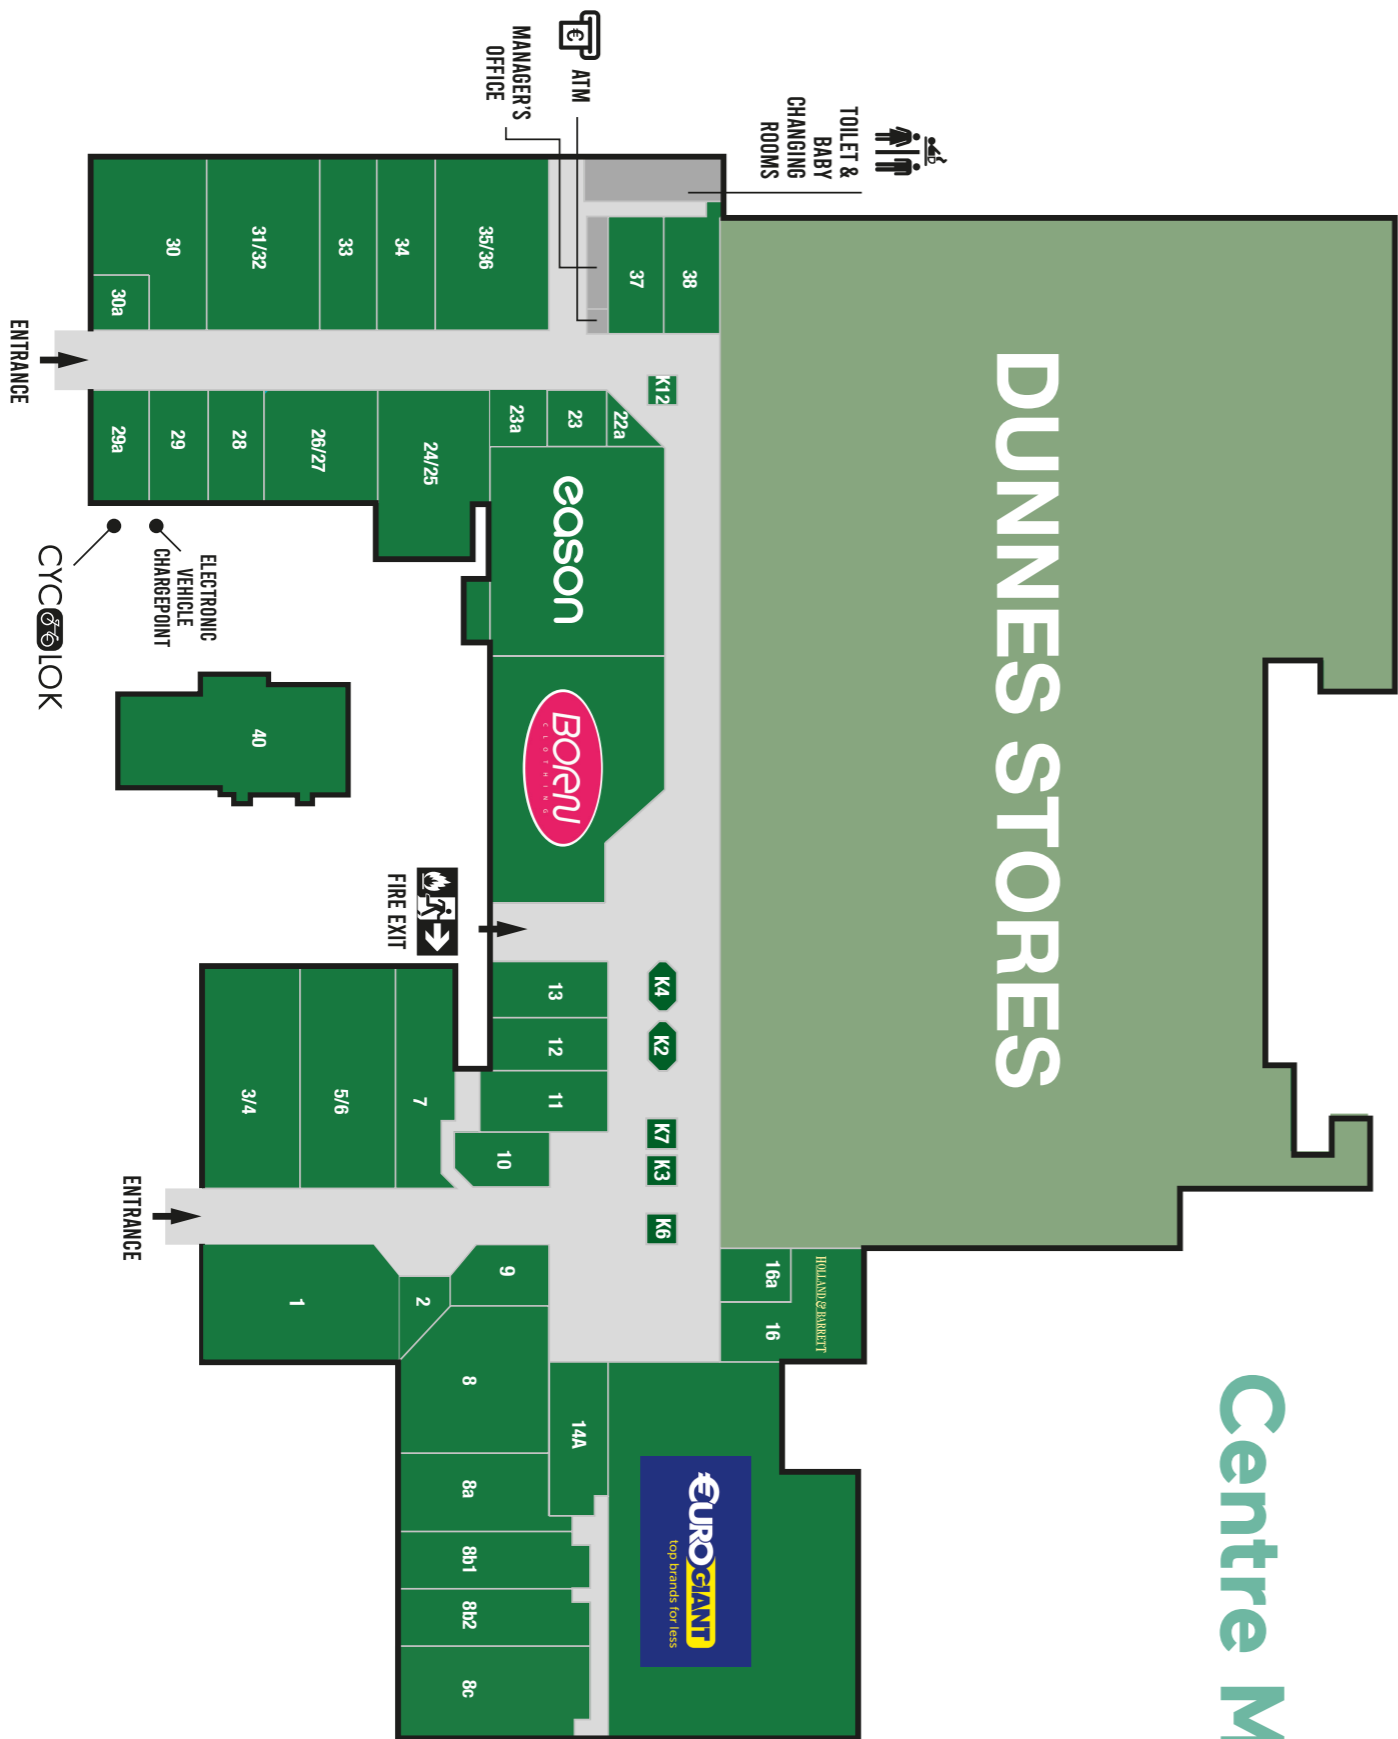

Centre Map

Contact

Address

Parkway Shopping Centre,
Dublin Rd, Limerick City,
V94 PC3K, Ireland

Telephone number

+353 61 416144

Website

www.parkwaysc.com

Email

manager@parkwaysc.com

Facebook

www.facebook.com/parkwayshoppingcentre/

Centre Hours

Monday:..... 9.30am - 6.00pm
Tuesday: ..... 9.30am - 6.00pm
Wednesday: ..... 9.30am - 6.00pm
Thursday:..... 9.30am - 9.00pm
Friday: ..... 9.30am - 9.00pm
Saturday: ..... 9.30am - 6.00pm
Sunday: ..... 12.00noon - 6.00pm
Bank Holidays: ..... 12.00noon - 6.00pm

*Some stores trading hours may vary

Dunnes Hours

Monday:..... 9.00am - 7.00pm
Tuesday: ..... 9.00am - 7.00pm
Wednesday: ..... 9.00am - 7.00pm
Thursday:..... 9.00am - 9.00pm
Friday: ..... 9.00am - 9.00pm
Saturday: ..... 9.30am - 7.00pm
Sunday: ..... 10.00am - 7.00pm
Bank Holidays: ..... 10.00am - 7.00pm