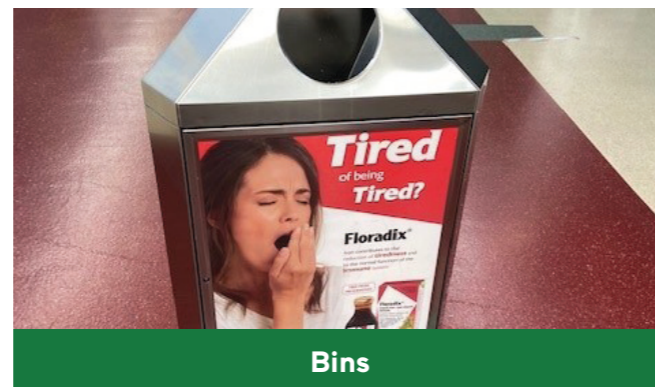

Burger King

What to expect

We have listed below a few things that you may see during your visit to Parkway Shopping Centre:

- **Children's Rides** (in the middle of the mall)
- **Benches** (outdoor seating area only)
- **Glazed roof** (lets in lots of natural light)
- **Digital Screens** (may show flashing images)
- **Bins for rubbish** (located around the centre)
- **Mall Music played** (Tuesdays – Sundays only)
- **The shopping centre can echo noises**
- **Public Address System** (there may be public service announcements)
- **Cleaning Staff** (in uniform)
- **Security Staff** (in uniform)
- **Bike Racks**